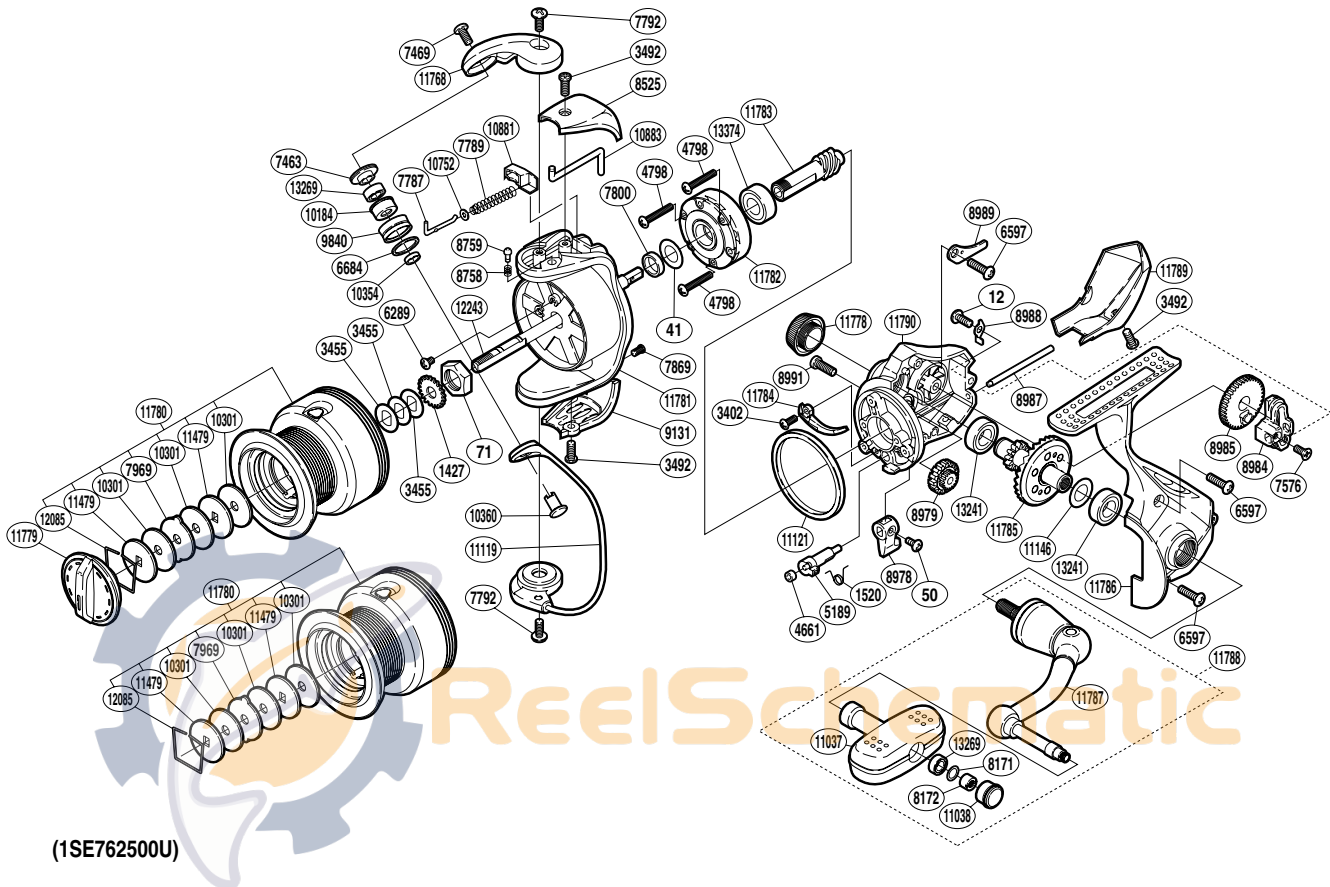

SHIMANO

SAROS S A-RB

SAR-2500F

(1SE762500U)

Part No.	Description	Part No.	Description	Part No.	Description
RD 0012	Screw	RD 8171	Washer	RD11119	Bail Assembly
RD 0041	Washer	RD 8172	Handle Knob Nut	RD11121	Friction Ring
RD 0050	Screw	RD 8525	Bail Spring Cover	RD11146	Washer
RD 0071	Rotor Nut	RD 8758	Click Spring	RD11479	Key Washer
RD 1427	Spool Support	RD 8759	Click Pin	RD11768	Bail Arm
RD 1520	Anti-Reverse Cam Spring	RD 8978	Anti-Reverse Lever	RD11778	Handle Screw Cap
RD 3402	Screw	RD 8979	Idle Gear	RD11779	Drag Knob
RD 3455	Spool Washer	RD 8984	Oscillating Slider	RD11780	Spool Assembly
RD 3492	Screw	RD 8985	Oscillating Gear	RD11781	Rotor
RD 4661	Anti-Reverse Cam Ring	RD 8987	Oscillating Guide	RD11782	Roller Clutch Assembly
RD 4798	Screw	RD 8988	Oscillating Guide Retainer	RD11783	Pinion Gear
RD 5189	Anti-Reverse Cam	RD 8989	Oscillating Guide Plate	RD11784	Bail Trip Strike
RD 6289	Screw	RD 8991	Oil Cap	RD11785	Drive Gear
RD 6597	Screw	RD 9131	Bail Hold Support Guard	RD11786	Side Cover
RD 6684	Line Roller Spacer	RD 9840	Line Roller	RD11787	Handle Shank Assembly
RD 7463	Line Roller Washer	RD10184	Line Roller Bushing	RD11788	Handle Assembly
RD 7469	Screw	RD10301	Drag Washer	RD11789	Rear Protector
RD 7576	Screw	RD10354	Bearing Spacer	RD11790	Body
RD 7787	Bail Spring Guide A	RD10360	Line Roller Support	RD12085	Drag Washers Retainer
RD 7789	Bail Spring	RD10752	Spring Guide A Support	RD12243	Main Shaft
RD 7792	Screw	RD10881	Bail Spring Seat	RD13241	Ball Bearing
RD 7800	Rotor Ring	RD10883	Bail Trip Lever	RD13269	Ball Bearing
RD 7869	Screw	RD11037	Handle Knob	RD13374	Ball Bearing
RD 7969	Eared Washer	RD11038	Handle Knob Seal		